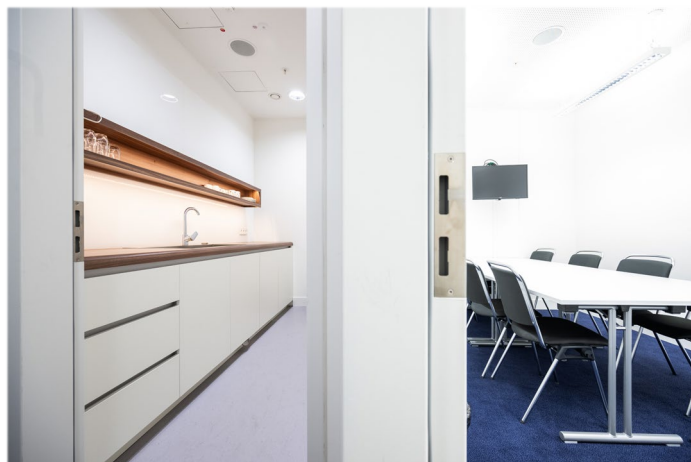

ELBE Lounge pantry + ELBE Lounge 025