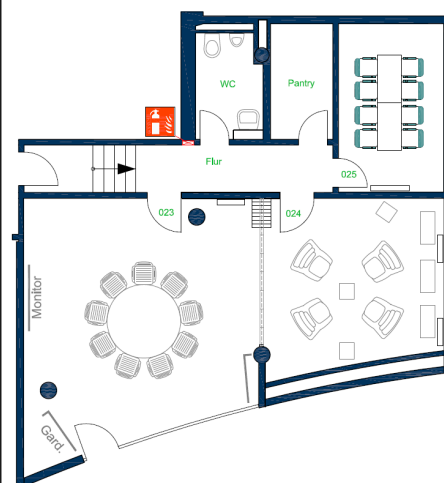

All information is subject to change without notice.

* Depending on specific usage.
** Use of additional audio, video and other technical equipment not included in hall rental fee. We will gladly put together an individual proposal.