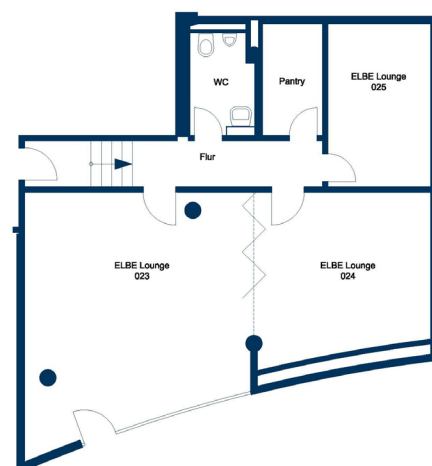

The ELBE Lounge is located on the ground floor and can therefore be reached directly from the impressive entrance hall of the CCH. The high-quality lounge can be divided into up to three areas and is connected to the ELBE Deck - an open seating area - via an opaque glass front and has fixed furnishings. The containers symbolize the connection to the river Elbe and the Port of Hamburg. Short, direct route to the Radisson Blu Hotel via ELBE Deck.

An ideal VIP lounge or an exquisite place for conversations

Building section	East
Floor	Ground f.
Gross area (m²)	94
Clear height (m)	3.00
Divisible	Yes
Exhibitions	No

Key Facts

■ Seating:

- ELBE Lounge 023: Meeting table for 9 persons (fixed seating)
- ELBE Lounge 024: Seating area for 4 persons (fixed seating)
- ELBE Lounge 025: small meeting room for flexible use for max. 8 persons

■ Ceiling height:

3.00 m

■ Floor covering:

Carpet

■ Details of the room layout:

The ELBE Lounge consists of three rooms and has its own pantry and WC.

Two of the rooms can be used as one continuous room or alternatively divided into 2 areas by a mobile partition wall (refer to floor plan).

■ Cloakroom:

Own cloakroom available

■ Barrier-free access:

A wheelchair lift on the ELBE Deck ensures barrier-free access from the entrance hall to the ELBE Lounge.

Other Services

■ Technical equipment:

Fixed 75" monitor and two intelligent 360° video conferencing cameras**

Floor plan

ELBE Lounge floor plan:

ELBE Lounge floor plan furnished: